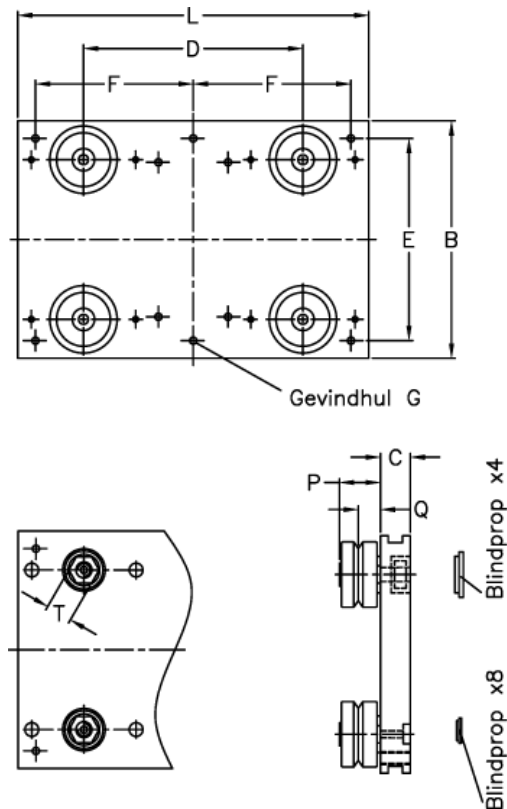

Article number: 057113060200100

Description: Hepco GV3 carriage AU 60 34 L200

Measures

B	= 135	K	= 22.5
C	= 17.00	L	= 200
d	= 125	P	= 21.3
E	= 115	Q	= 11.50
F	= 180	Threaded hole G = 4 x M8	
For bearing	= 34		
For slide	= M/NM 60		
H	= 132.0		